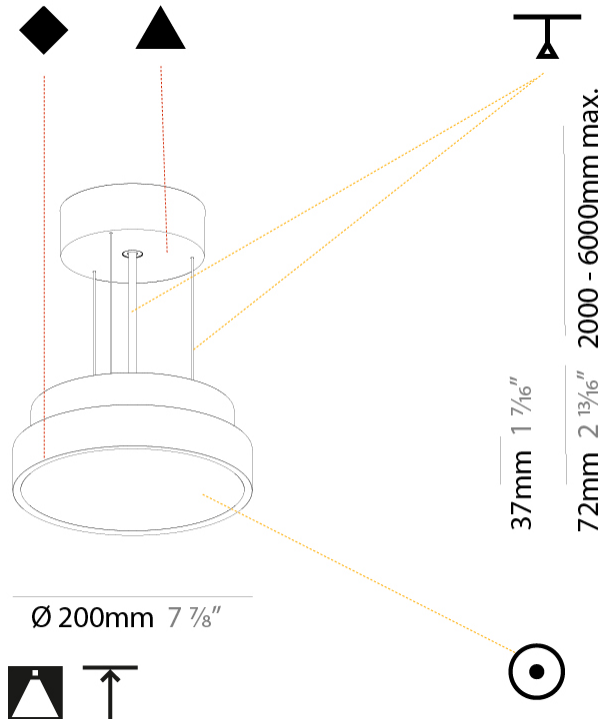

GENERAL

Series: Sign Diva
Subseries: Sign Diva
Partner: Prolicht
Division: Architectural
Installation: Suspension
Product Type: Pendant
Mounting Location: Ceiling
Light Distribution: Direct

PHYSICAL

Shape: Round
Diameter (mm): 200
Diameter (in): 7 7/8
Height (mm): 72
Height (in): 2 13/16
Max. Overall Height (mm): 2072
Max. Overall Height (in): 81 3/16
Weight (kg): 1.732
Weight (lbs): 3.818
Diffuser: PMMA - Opal / Micro-Prism / Sparkling Secret / Vintage Industrial with Shine Ring
Fixture Finish: SSR / BKV / CWI / CRY / HAB / UFT / ITA / RUA / FTG / MYG / LOD / PUS / FRO / FUP / KIA / POP / BLS / SPG / MEY / GOH / CHC / COM / ABZ / JAG / OBR / MOS / ROR
Fixture Material: PMMA / Extruded Aluminum / Steel
Cable Details: 2000mm or 6000mm Transparent Cable

ELECTRICAL

Lamp Type: LED (Zhaga Standard)
Input Wattage (W): 12.1
Total Output Wattage (W): 11
Dimming: Tri-Mode (Non-Dimming and Phase Dimming (120Vac only) and 0-10V Dimming)
Driver Included: Yes
Driver Location: Integrated
Driver Type: Constant Current - Universal
Driver Class: Class 2
Input Voltage (V): 120 - 277
Constant Current (MA): 350

LED

Color Temperature (°K): 2700 / 3000 / 3500 / 4000
Max. Delivered Lumen (lm): 776 / 970 / 980 / 1000
CRI: >90 CRI
Lamp Life (hrs): 50000

OPTICAL

RATINGS AND CERTIFICATIONS

Certified By: Certified for North American Standards
IP rating: IP20

A