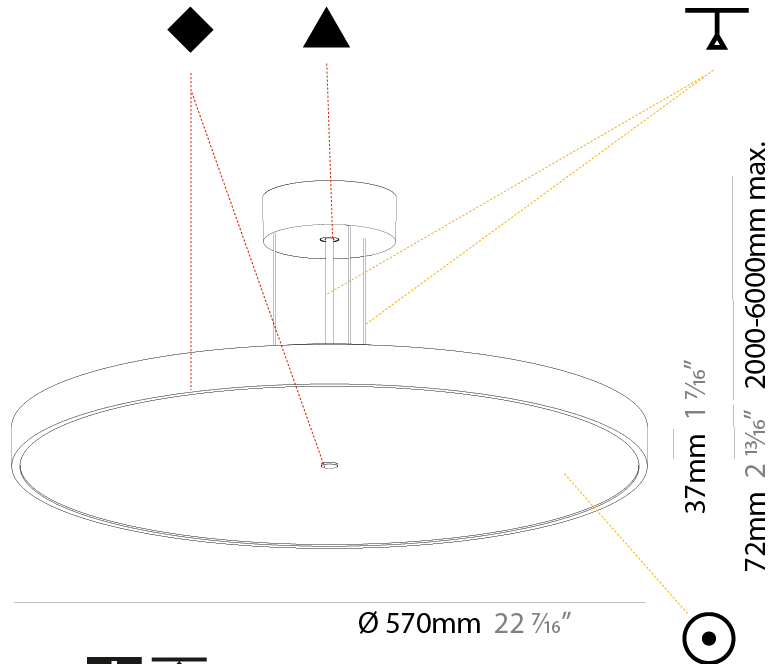

GENERAL

Series: Sign Diva
Subseries: Sign Diva
Partner: Prolicht
Division: Architectural
Installation: Suspension
Product Type: Pendant
Mounting Location: Ceiling
Light Distribution: Direct

PHYSICAL

Shape: Round
Diameter (mm): 570
Diameter (in): 22 7/16
Height (mm): 72
Height (in): 2 13/16
Max. Overall Height (mm): 6072
Max. Overall Height (in): 239 1/16
Weight (kg): 7.802
Weight (lbs): 17.2
Diffuser: PMMA - Opal / Micro-Prism / Sparkling Secret / Vintage Industrial with Shine Ring
Fixture Finish: SSR / BKV / CWI / CRY / HAB / UFT / ITA / RUA / FTG / MYG / LOD / PUS / FRO / FUP / KIA / POP / BLS / SPG / MEY / GOH / CHC / COM / ABZ / JAG / OBR / MOS / ROR
Fixture Material: PMMA / Extruded Aluminum / Steel
Cable Details: 2000mm or 6000mm Transparent Cable

ELECTRICAL

Lamp Type: LED (Zhaga Standard)
Input Wattage (W): 58.3
Total Output Wattage (W): 53
Dimming: Tri-Mode (Non-Dimming and Phase Dimming (120Vac only) and 0-10V Dimming)
Driver Included: Yes
Driver Location: Integrated
Driver Type: Constant Current - Universal
Driver Class: Class 2
Input Voltage (V): 120 - 277
Constant Current (MA): 350

LED

Color Temperature (°K): 2700 / 3000 / 3500 / 4000
Max. Delivered Lumen (lm): 5060 / 6120 / 6233 / 6360
CRI: >90 CRI
Lamp Life (hrs): 50000

OPTICAL

RATINGS AND CERTIFICATIONS

Certified By: Certified for North American Standards
IP rating: IP20

PROJECT
TYPE
SPECIFIER
QUANTITY
DATE