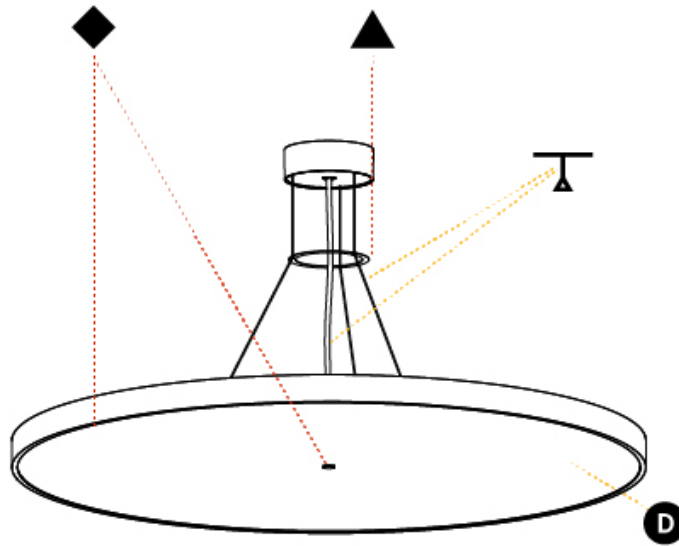

A300007-

PROJECT	_____
TYPE	_____
SPECIFIER	_____
QUANTITY	_____
DATE	_____

A