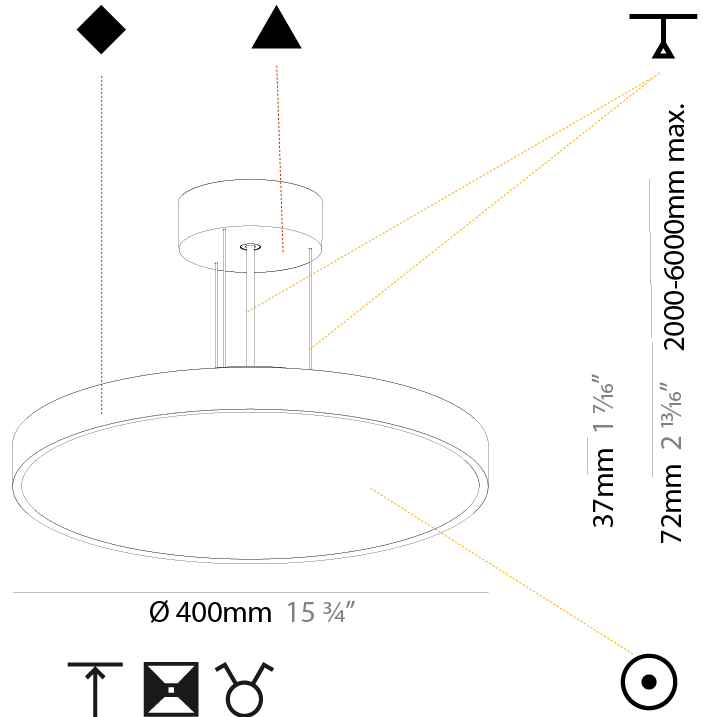

GENERAL

Series: Sign Diva
Subseries: Sign Diva
Partner: Prolicht
Division: Architectural
Installation: Suspension
Product Type: Pendant
Mounting Location: Ceiling
Light Distribution: Direct / Indirect

PHYSICAL

Shape: Round
Diameter (mm): 400
Diameter (in): 15 3/4
Height (mm): 72
Height (in): 2 13/16
Max. Overall Height (mm): 2072
Max. Overall Height (in): 81 3/16
Weight (kg): 3.398
Weight (lbs): 7.49

Diffuser: [PMMA - Opal / Micro-Prism / Sparkling Secret / Vintage Industrial with Shine Ring](#)
Fixture Finish: [SSR / BKV / CWI / CRY / HAB / UFT / ITA / RUA / FTG / MYG / LOD / PUS / FRO / FUP / KIA / POP / BLS / SPG / MEY / GOH / CHC / COM / ABZ / JAG / OBR / MOS / ROR](#)
Fixture Material: [PMMA / Extruded Aluminum / Steel](#)
Cable Details: [2000mm or 6000mm Transparent Cable](#)

ELECTRICAL

Lamp Type: LED (Zhaga Standard)
Input Wattage (W): 34.1
Total Output Wattage (W): 16 / 12
Dimming: [Tri-Mode (Non-Dimming and Phase Dimming (120Vac only) and 0-10V Dimming)](#)
Driver Included: Yes
Driver Location: Integrated
Driver Type: Constant Current - Universal
Driver Class: Class 2
Input Voltage (V): 120 - 277
Constant Current (MA): 500

LED

Color Temperature (°K): [2700 / 3000 / 3500 / 4000](#)
Max. Delivered Lumen (lm): [2676 / 2651 / 2681 / 2736](#)
CRI: >90 CRI
Lamp Life (hrs): 50000

OPTICAL

RATINGS AND CERTIFICATIONS

Certified By: Certified for North American Standards
IP rating: IP20

A