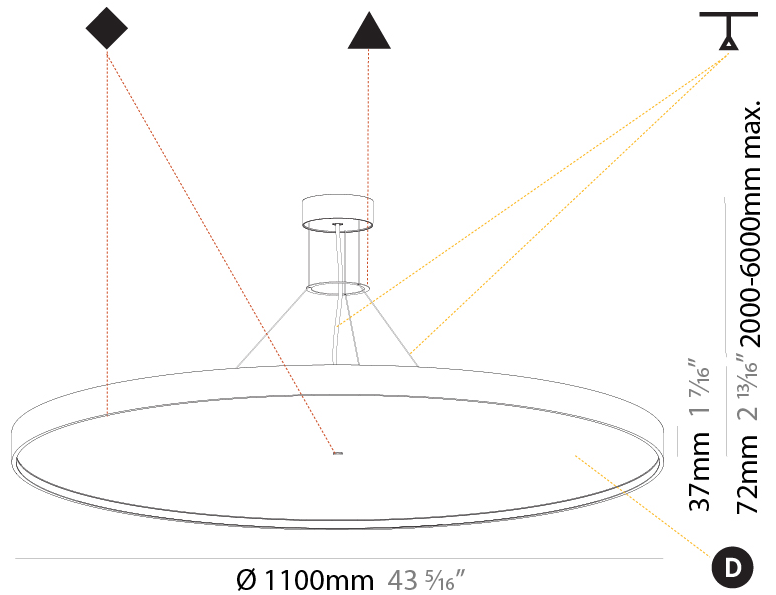

GENERAL

Series: Sign Diva
Subseries: Sign Diva
Partner: Prolicht
Division: Architectural
Installation: Suspension
Product Type: Pendant
Mounting Location: Ceiling
Light Distribution: Direct / Indirect

PHYSICAL

Shape: Round
Diameter (mm): 1100
Diameter (in): 43 ⁵/₁₆"
Height (mm): 72
Height (in): 2 ¹³/₁₆"
Weight (kg): 20.78
Weight (lbs): 45.81
Diffuser: PMMA - Opal / Micro-Prism / Sparkling Secret / Vintage Industrial
Fixture Finish: SSR / BKV / CWI / CRY / HAB / UFT / ITA / RUA / FTG / MYG / LOD / PUS / FRO / FUP / KIA / POP / BLS / SPG / MEY / GOH / CHC / COM / ABZ / JAG / OBR / MOS / ROR
Fixture Material: PMMA / Extruded Aluminum / Steel
Cable Details: 2000mm/78 3/4" or 6000mm/236 1/4" Transparent Cable

ELECTRICAL

Lamp Type: LED (Zhaga Standard)
Input Wattage (W): 169.4 / 28.6
Total Output Wattage (W): 135 / 24
Dimming: Tri-Mode (Non-Dimming and Phase Dimming (120Vac only) and 0-10V Dimming)
Driver Included: Yes
Driver Location: Integrated
Driver Type: Constant Current - Universal
Driver Class: Class 2
Input Voltage (V): 120 - 277
Constant Current (MA): 600 / 350

LED

Color Temperature (*K): 2700 / 3000 / 3500 / 4000
Max. Delivered Lumen (lm): 20030 / 20610 / 21050 / 21480
CRI: >90 CRI
Lamp Life (hrs): 50000

OPTICAL

RATINGS AND CERTIFICATIONS

Certified By: Certified for North American Standards
IP rating: IP20

PROJECT
TYPE
SPECIFIER
QUANTITY
DATE