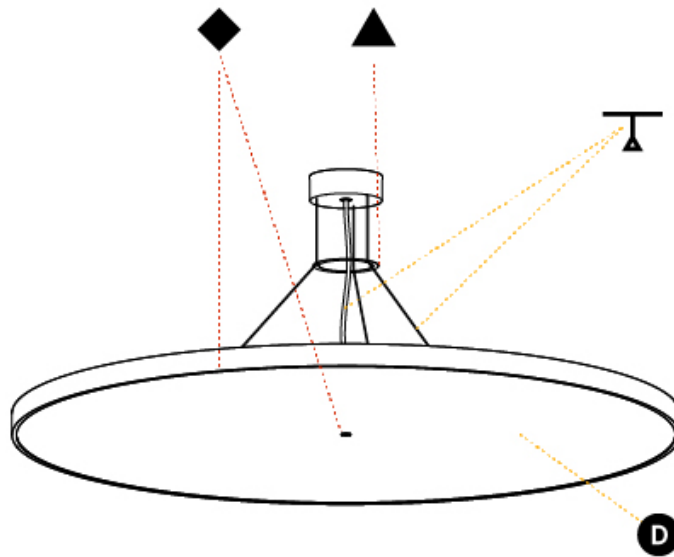

SIGN DIVA SUSPENSION

A300009-

PROJECT _____

TYPE _____

SPECIFIER _____

QUANTITY _____

DATE _____

A